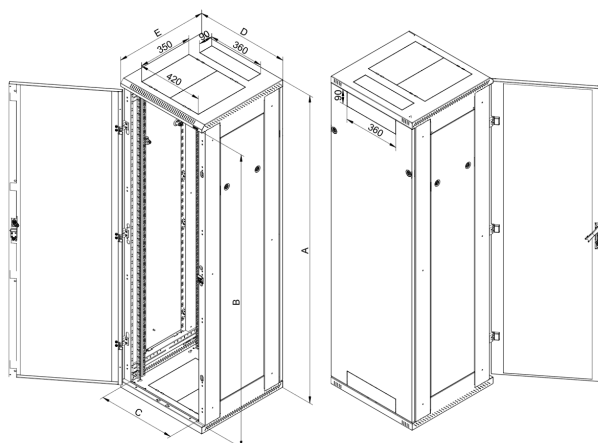

## Features

- welded construction with IP20 protection
- solid steel or perforated door (air permeability 80 %) available as single or double-wing upon request
- removable and lockable side panels and rear cover enable an easy access to the installed devices
- possibility of replacing rear cover with door (the same variants as the front door)
- front vertical rails are continuously adjustable
- frame of the cabinet and all removable parts are connected with earthing cables
- cable openings covered with breakout-type blanking panels located at the top, bottom and rear part of the cabinet
- breakout-type blanking panels for fan units are located in the top and bottom of the cabinet
- nivelation feet (standard)
- option to order castors, the specific type of castors must be consulted with regard to the weight of the rack
- base with filter RAB-PO-XXX-XD, RAC-PO-XXX-XD available upon request
- sliding vertical rails installation in a span of 19”, 21” or 23” (only in case of cabinets with width of 800 mm)
- protective blanking panel with a brush to seal the cabinet opening against dust penetration (1 pc)
- set of M6 screws and captive nuts (16 pcs)

### Parameters A66

Width 600 mm, depth 600 mm

		A (mm)	B (mm)	C (mm)	D (mm)	E (mm)	weight (kg)	capacity (kg)
<b>15U</b>	P/N: RMA-15-A66-CAY-N1	770	668	487	600	600	34,7	800
<b>18U</b>	P/N: RMA-18-A66-CAY-N1	900	798	487	600	600	39,0	800
<b>22U</b>	P/N: RMA-22-A66-CAY-N1	1080	978	487	600	600	44,4	800
<b>27U</b>	P/N: RMA-27-A66-CAY-N1	1300	1198	487	600	600	51,4	800
<b>32U</b>	P/N: RMA-32-A66-CAY-N1	1525	1423	487	600	600	58,6	800
<b>37U</b>	P/N: RMA-37-A66-CAY-N1	1750	1648	487	600	600	65,8	800
<b>42U</b>	P/N: RMA-42-A66-CAY-N1	1970	1868	487	600	600	72,7	800
<b>45U</b>	P/N: RMA-45-A66-CAY-N1	2105	2003	487	600	600	77,0	800
<b>47U</b>	P/N: RMA-47-A66-CAY-N1	2194	2092	487	600	600	79,7	800